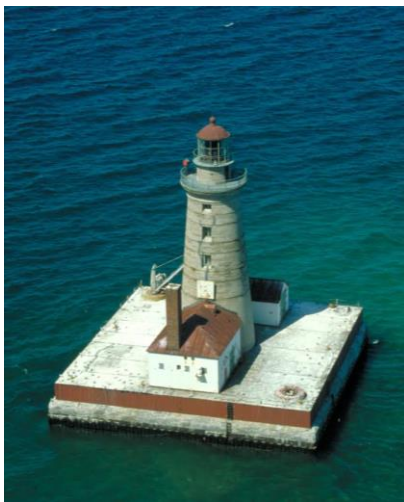

New England Region

Summer 2015
Lighthouse Sales
Be a Part of Maritime History
Zone One—Boston/Chicago

Butler Flats Light, New Bedford, MA
Photo: Tiffany Shabanian, GSA

Miah Maul Light, Delaware Bay, NJ
Photo: Historic Properties

Gravelly Shoal, Saginaw Bay, MI
Photo: U.S Lighthouse Society

Spectacle Reef Light, Straits of Mackinac, Lake Huron, MI
Photo: U.S. Coast Guard

**Skillagalee Island (Ile aux Galets) Light
Skillagalee Island
Lake Michigan, MI**
Photo: U.S Lighthouse Society